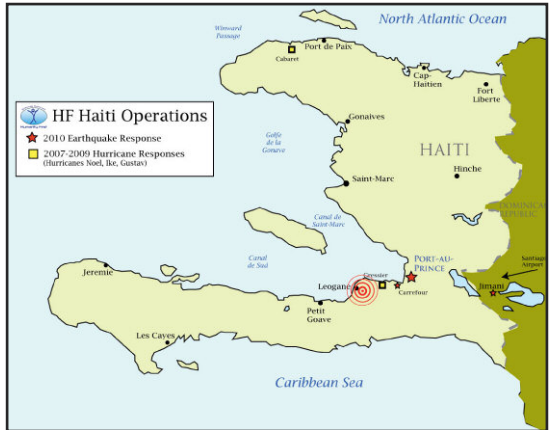

# HAITI EARTHQUAKE UPDATE

**24th February 2010** - Earthquake measuring 7.3 occurred on January 12th 2010

In Haiti, Tuesday saw fresh aftershocks of magnitude 4.7 and then 4.9 in the evening that are still causing concern. The HF team is still seeing 150-250 patients a day from our base camp in Port-au-Prince and from 2 other mobile clinics from which we are seeing patients in various areas. In recent days, the team set up a camp in Gressier and saw 149 patients. The team has also been seeing cases in the Port-au-Prince base camp, at the Da Da Duo camp and in mountain villages such as Sofi, 35 miles from the capital.

One young girl, Maritza Jenty has been cared for over the last 3 weeks and has severe injuries to her arm. Over the last few days, the HF team has been preparing her for surgery and is confident that her arm can be saved, and early this week, she was admitted to a Miami Hospital in the USA. In total, almost 10,000 patients have been seen so far.

200 of the Aquaboxes have now been distributed, with a further 600 due to arrive this week from the UK. Hundreds of thousands continue to live in temporary camps dotted around the city and nearby towns, and the HF team has been distributing food and water supplies with the UN.

Humanity First was established in 1995 and now has registered operations in **33** countries with projects in **6** continents.